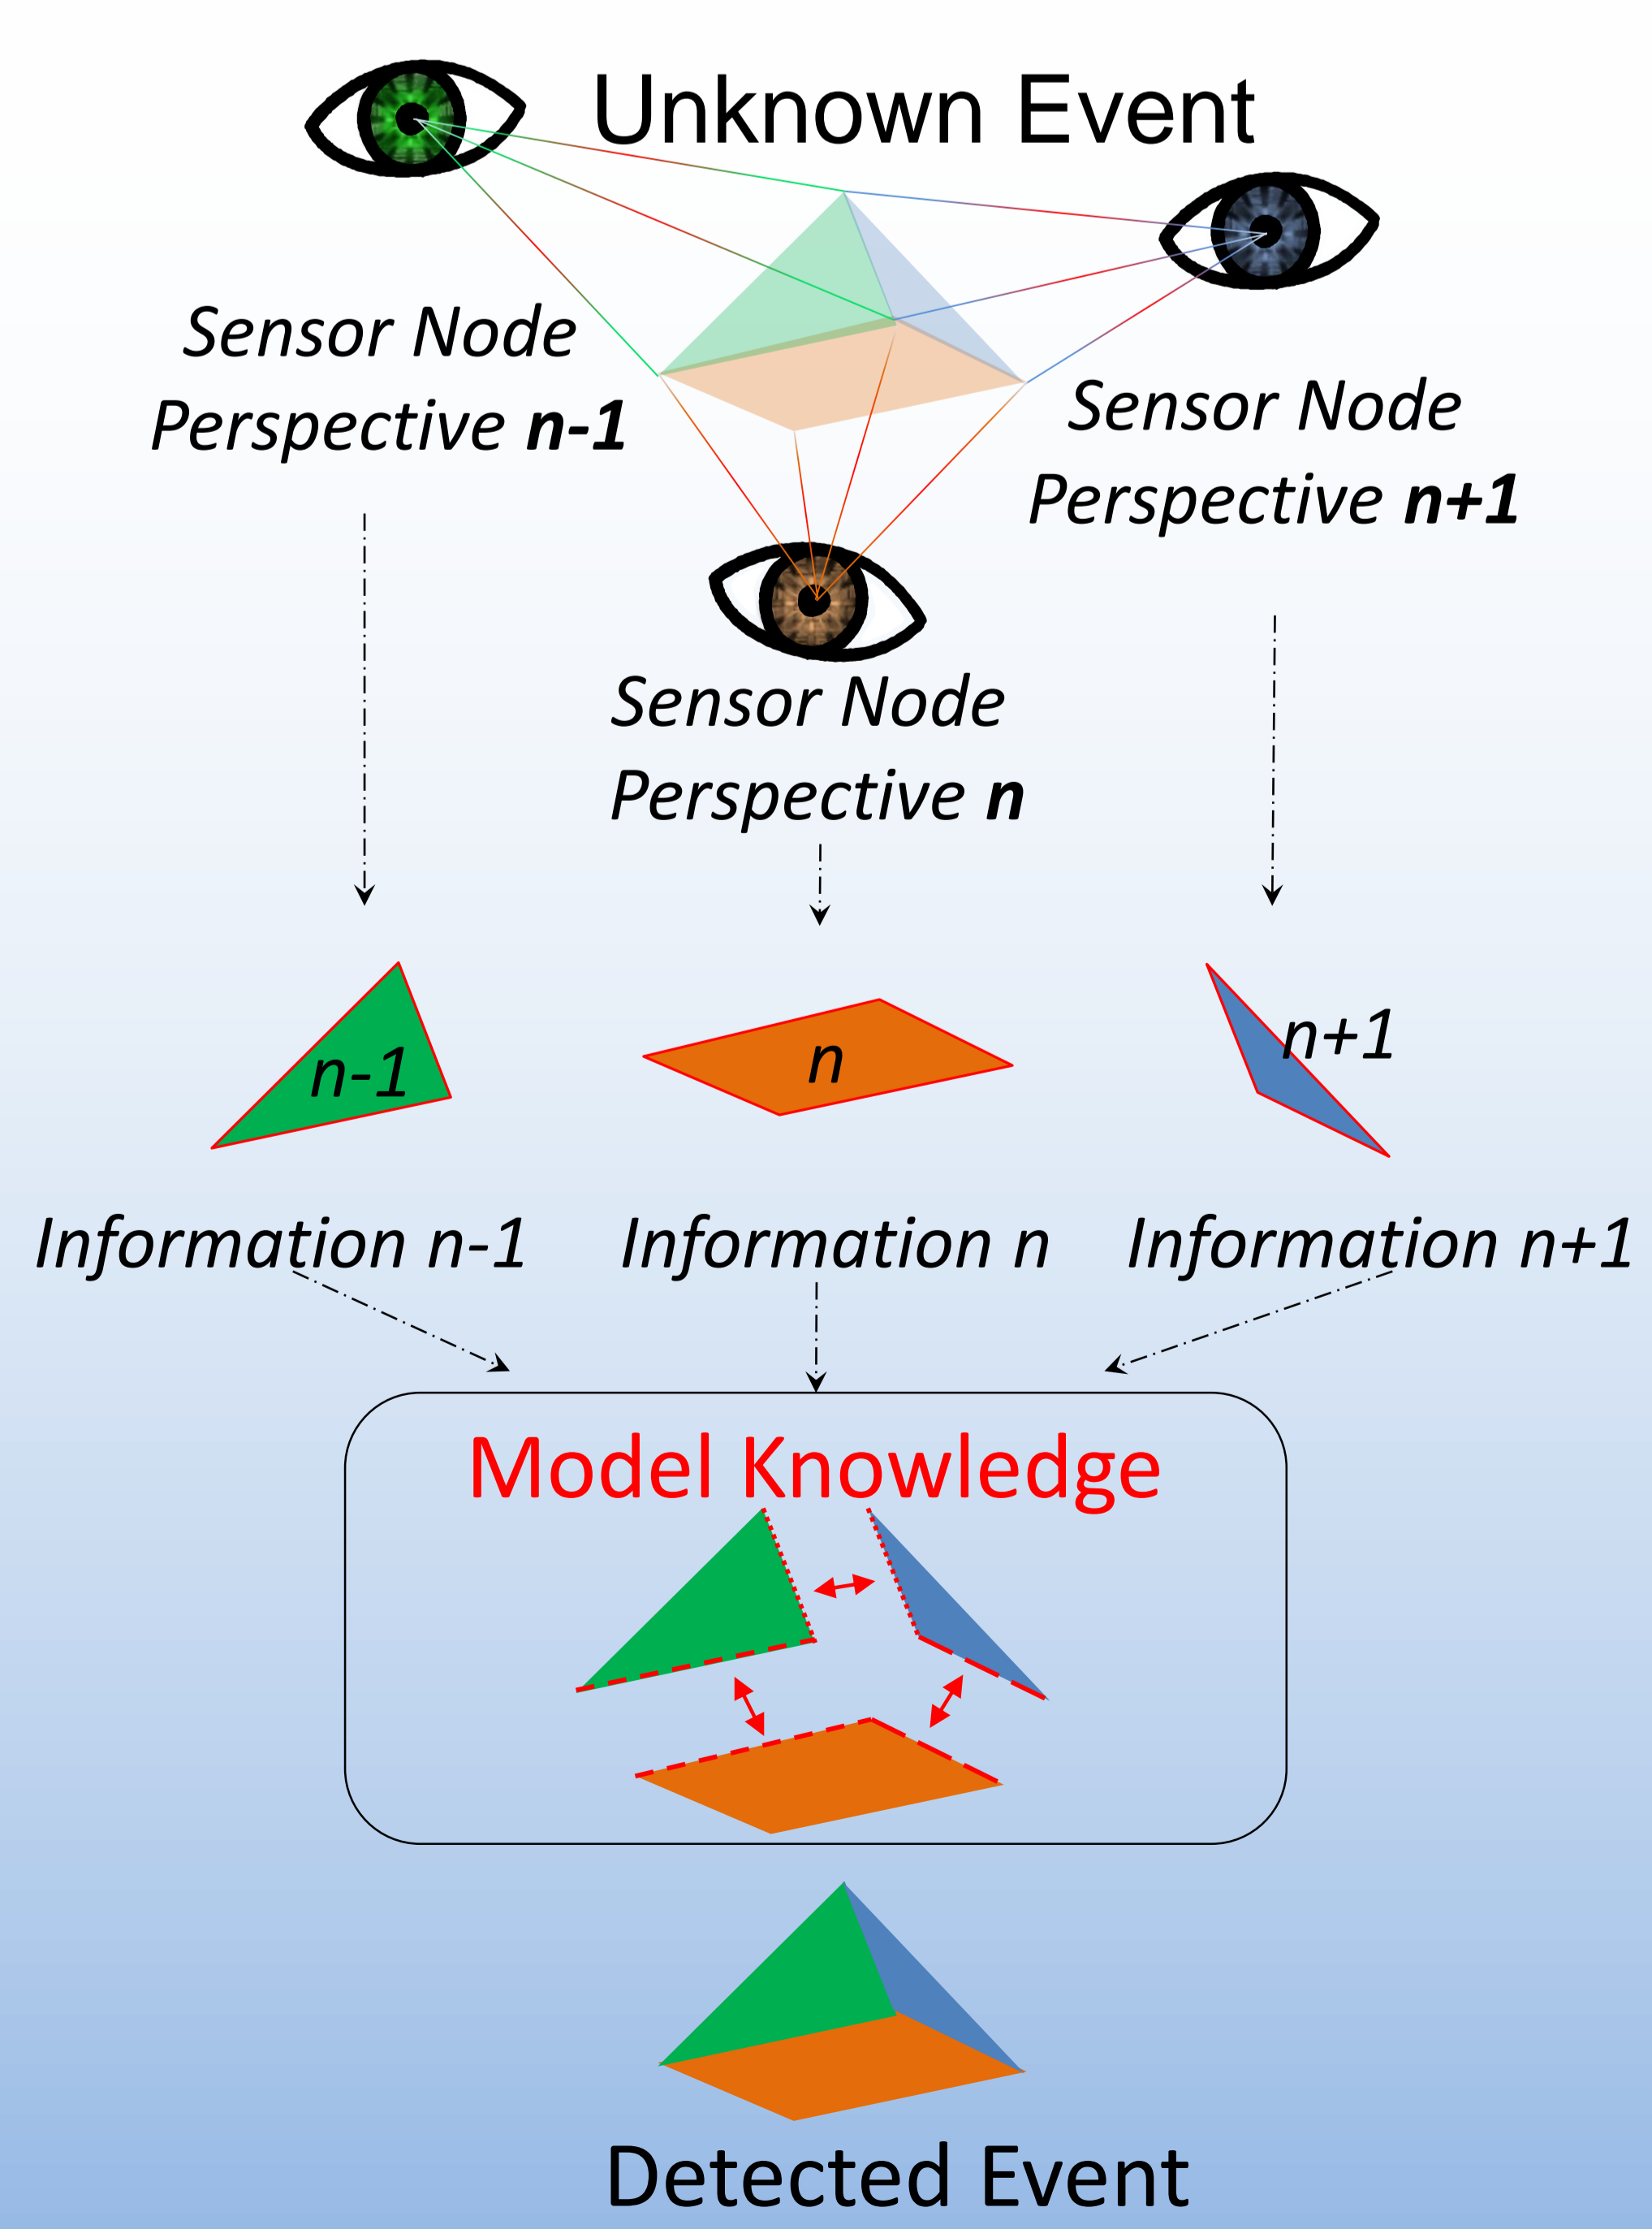

INTELLIGENT SENSOR NETWORKS

BRIMSTONE

- **WIRELESS**
- **LOW ENERGY**
- **TRAINABLE**
- **COOPERATIVE**
- **REAL-TIME CAPABLE**

WIRELESS MEMORY GAME FOR 2

FROM RESEARCH TO PRODUCT

TECHNOLOGY

APPLICATIONS

NEXT GENERATION WEARABLE

Live Feedback

Online Recognition

WBAN gives life feedback for rowing motion

WBAN gives life feedback for motion in fitness and rehabilitation scenarios

Picture realized in cooperation with Charité