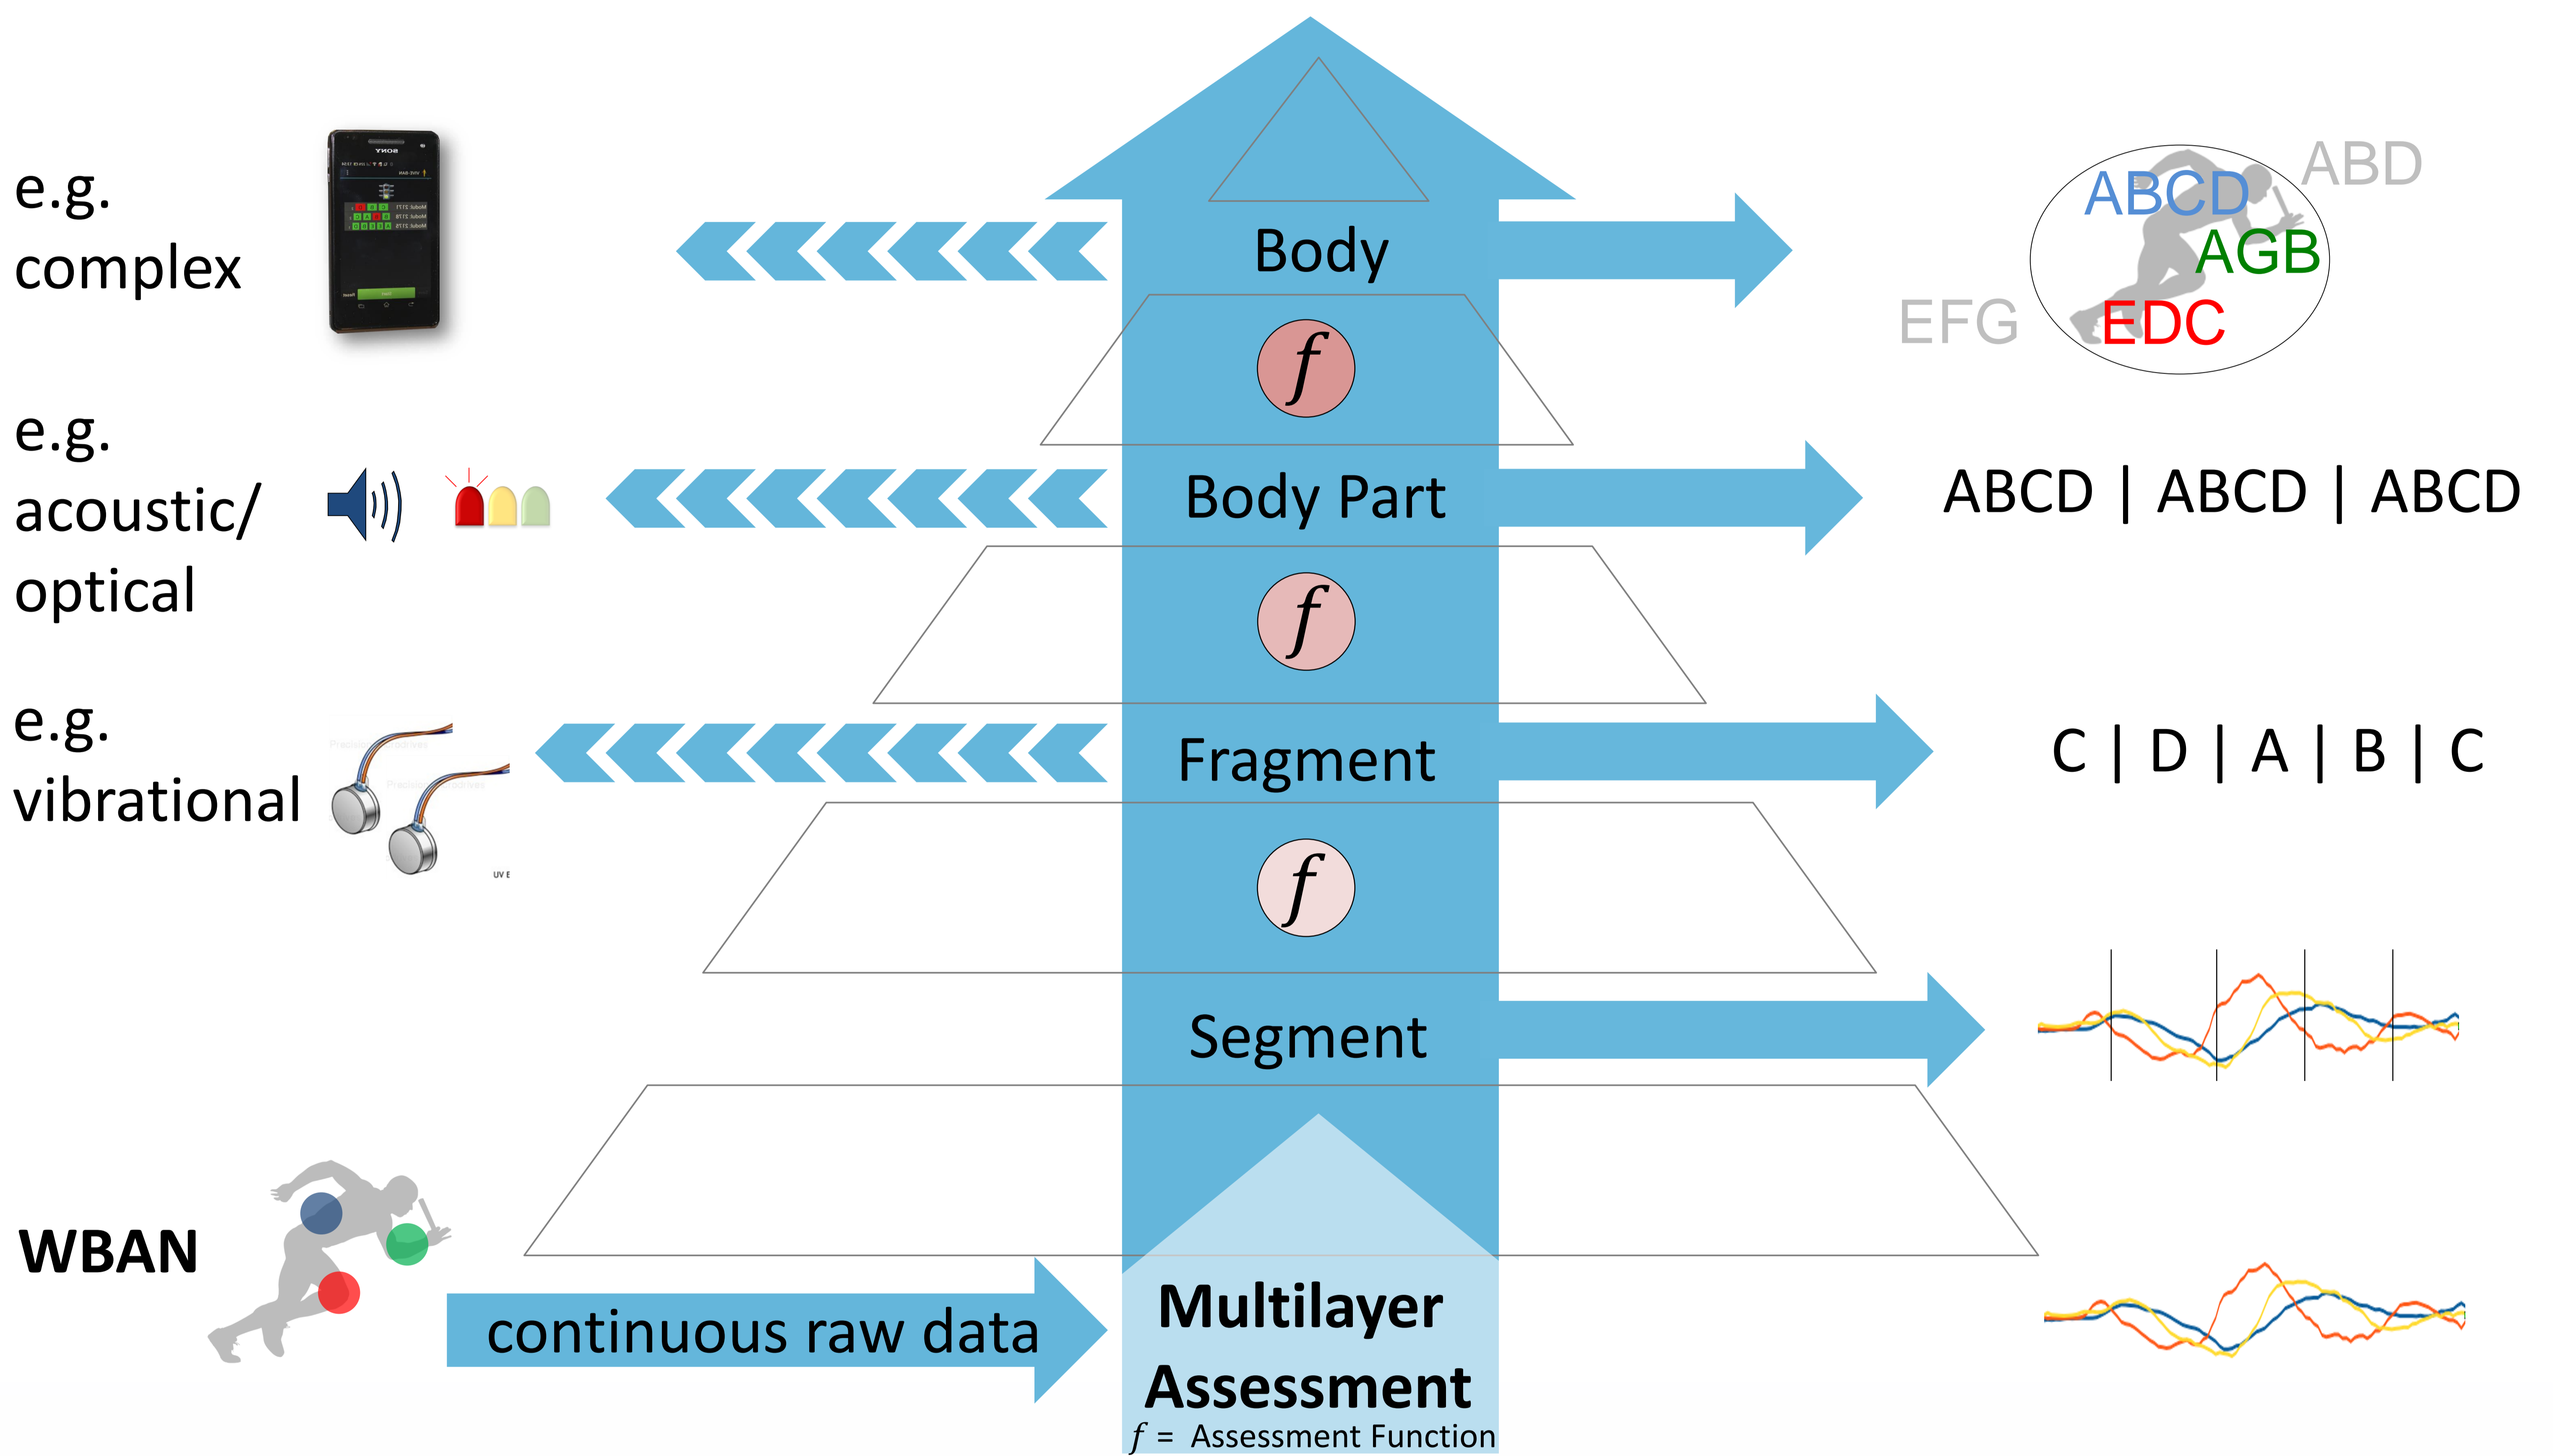

INTELLIGENT SENSOR NETWORKS

BRIMSTONE

- **WIRELESS**
- **LOW ENERGY**
- **TRAINABLE**
- **COOPERATIVE**
- **REAL-TIME CAPABLE**

WIRELESS MEMORY GAME FOR 2

FROM RESEARCH TO PRODUCT

TECHNOLOGY

APPLICATIONS

NEXT GENERATION WEARABLE

Live Feedback

Online Recognition

WBAN gives life feedback for rowing motion

WBAN gives life feedback for motion in fitness and rehabilitation scenarios

Picture realized in cooperation with Charité