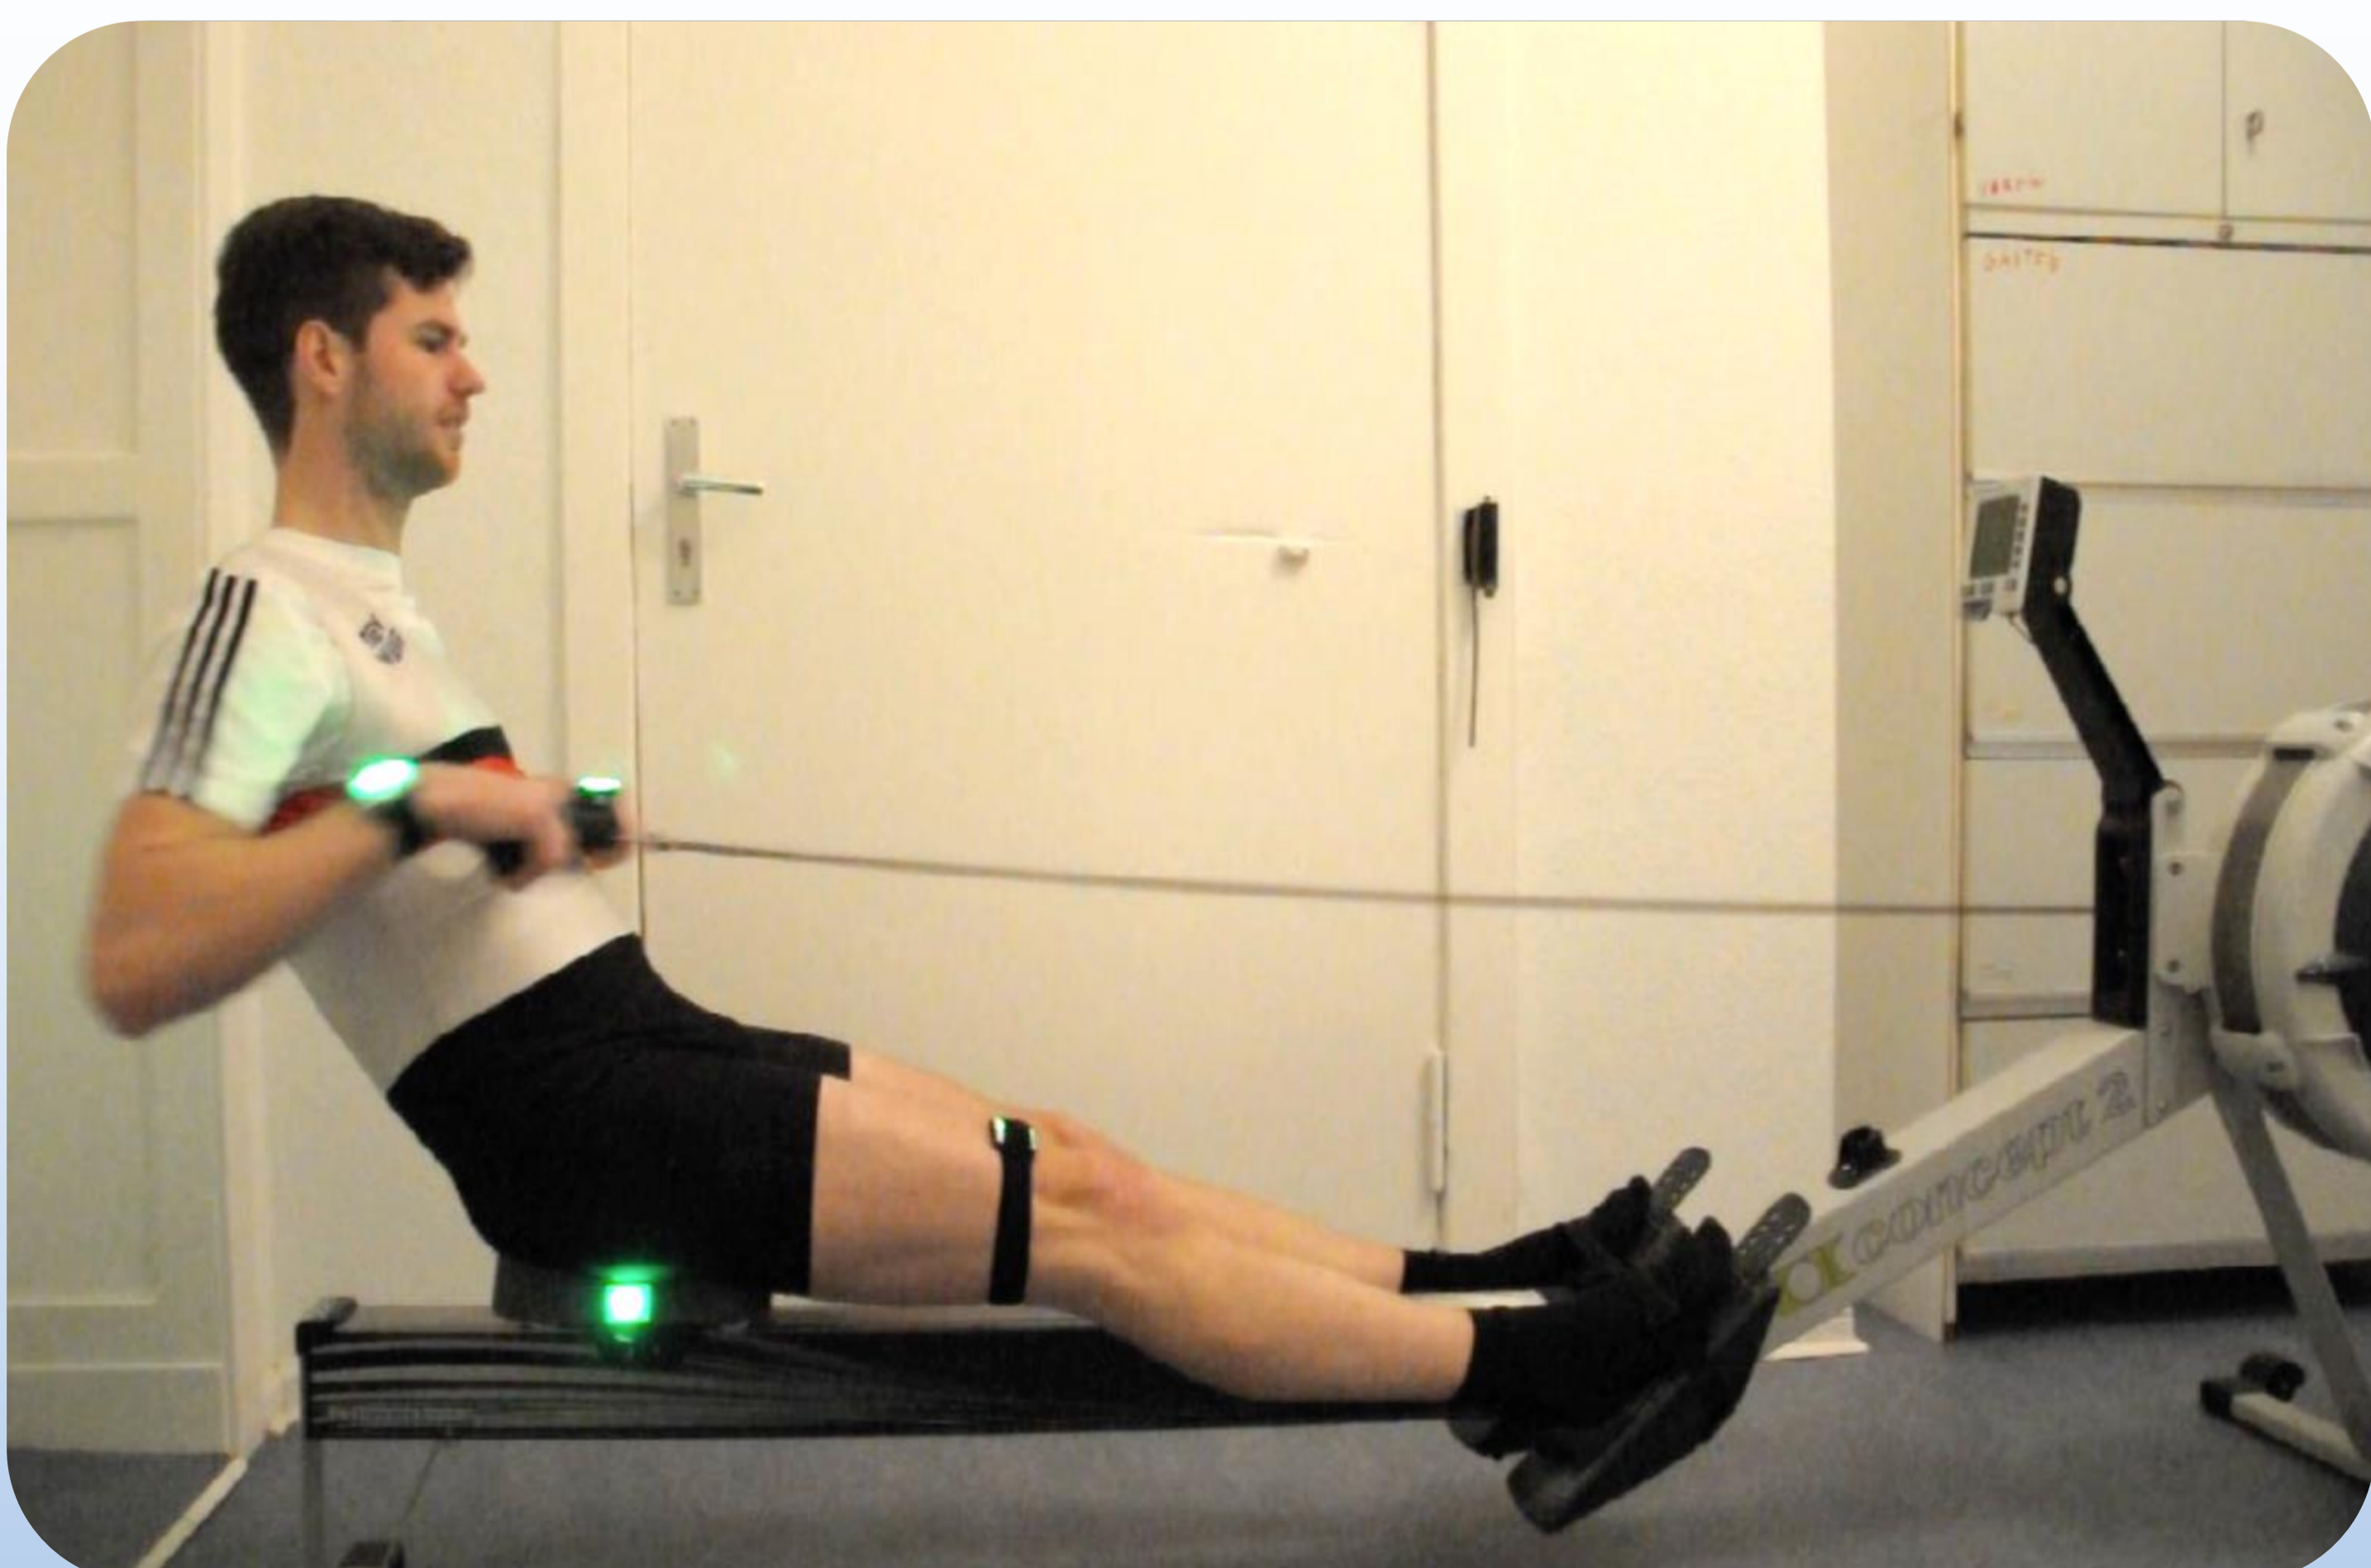

INTELLIGENT SENSOR NETWORKS

BRIMSTONE

- **WIRELESS**
- **LOW ENERGY**
- **TRAINABLE**
- **COOPERATIVE**
- **REAL-TIME CAPABLE**

WIRELESS MEMORY GAME FOR 2

FROM RESEARCH TO PRODUCT

TECHNOLOGY

APPLICATIONS

NEXT GENERATION WEARABLE

Live Feedback

Online Recognition

WBAN gives life feedback for rowing motion

WBAN gives life feedback for motion in fitness and rehabilitation scenarios

Picture realized in cooperation with Charité