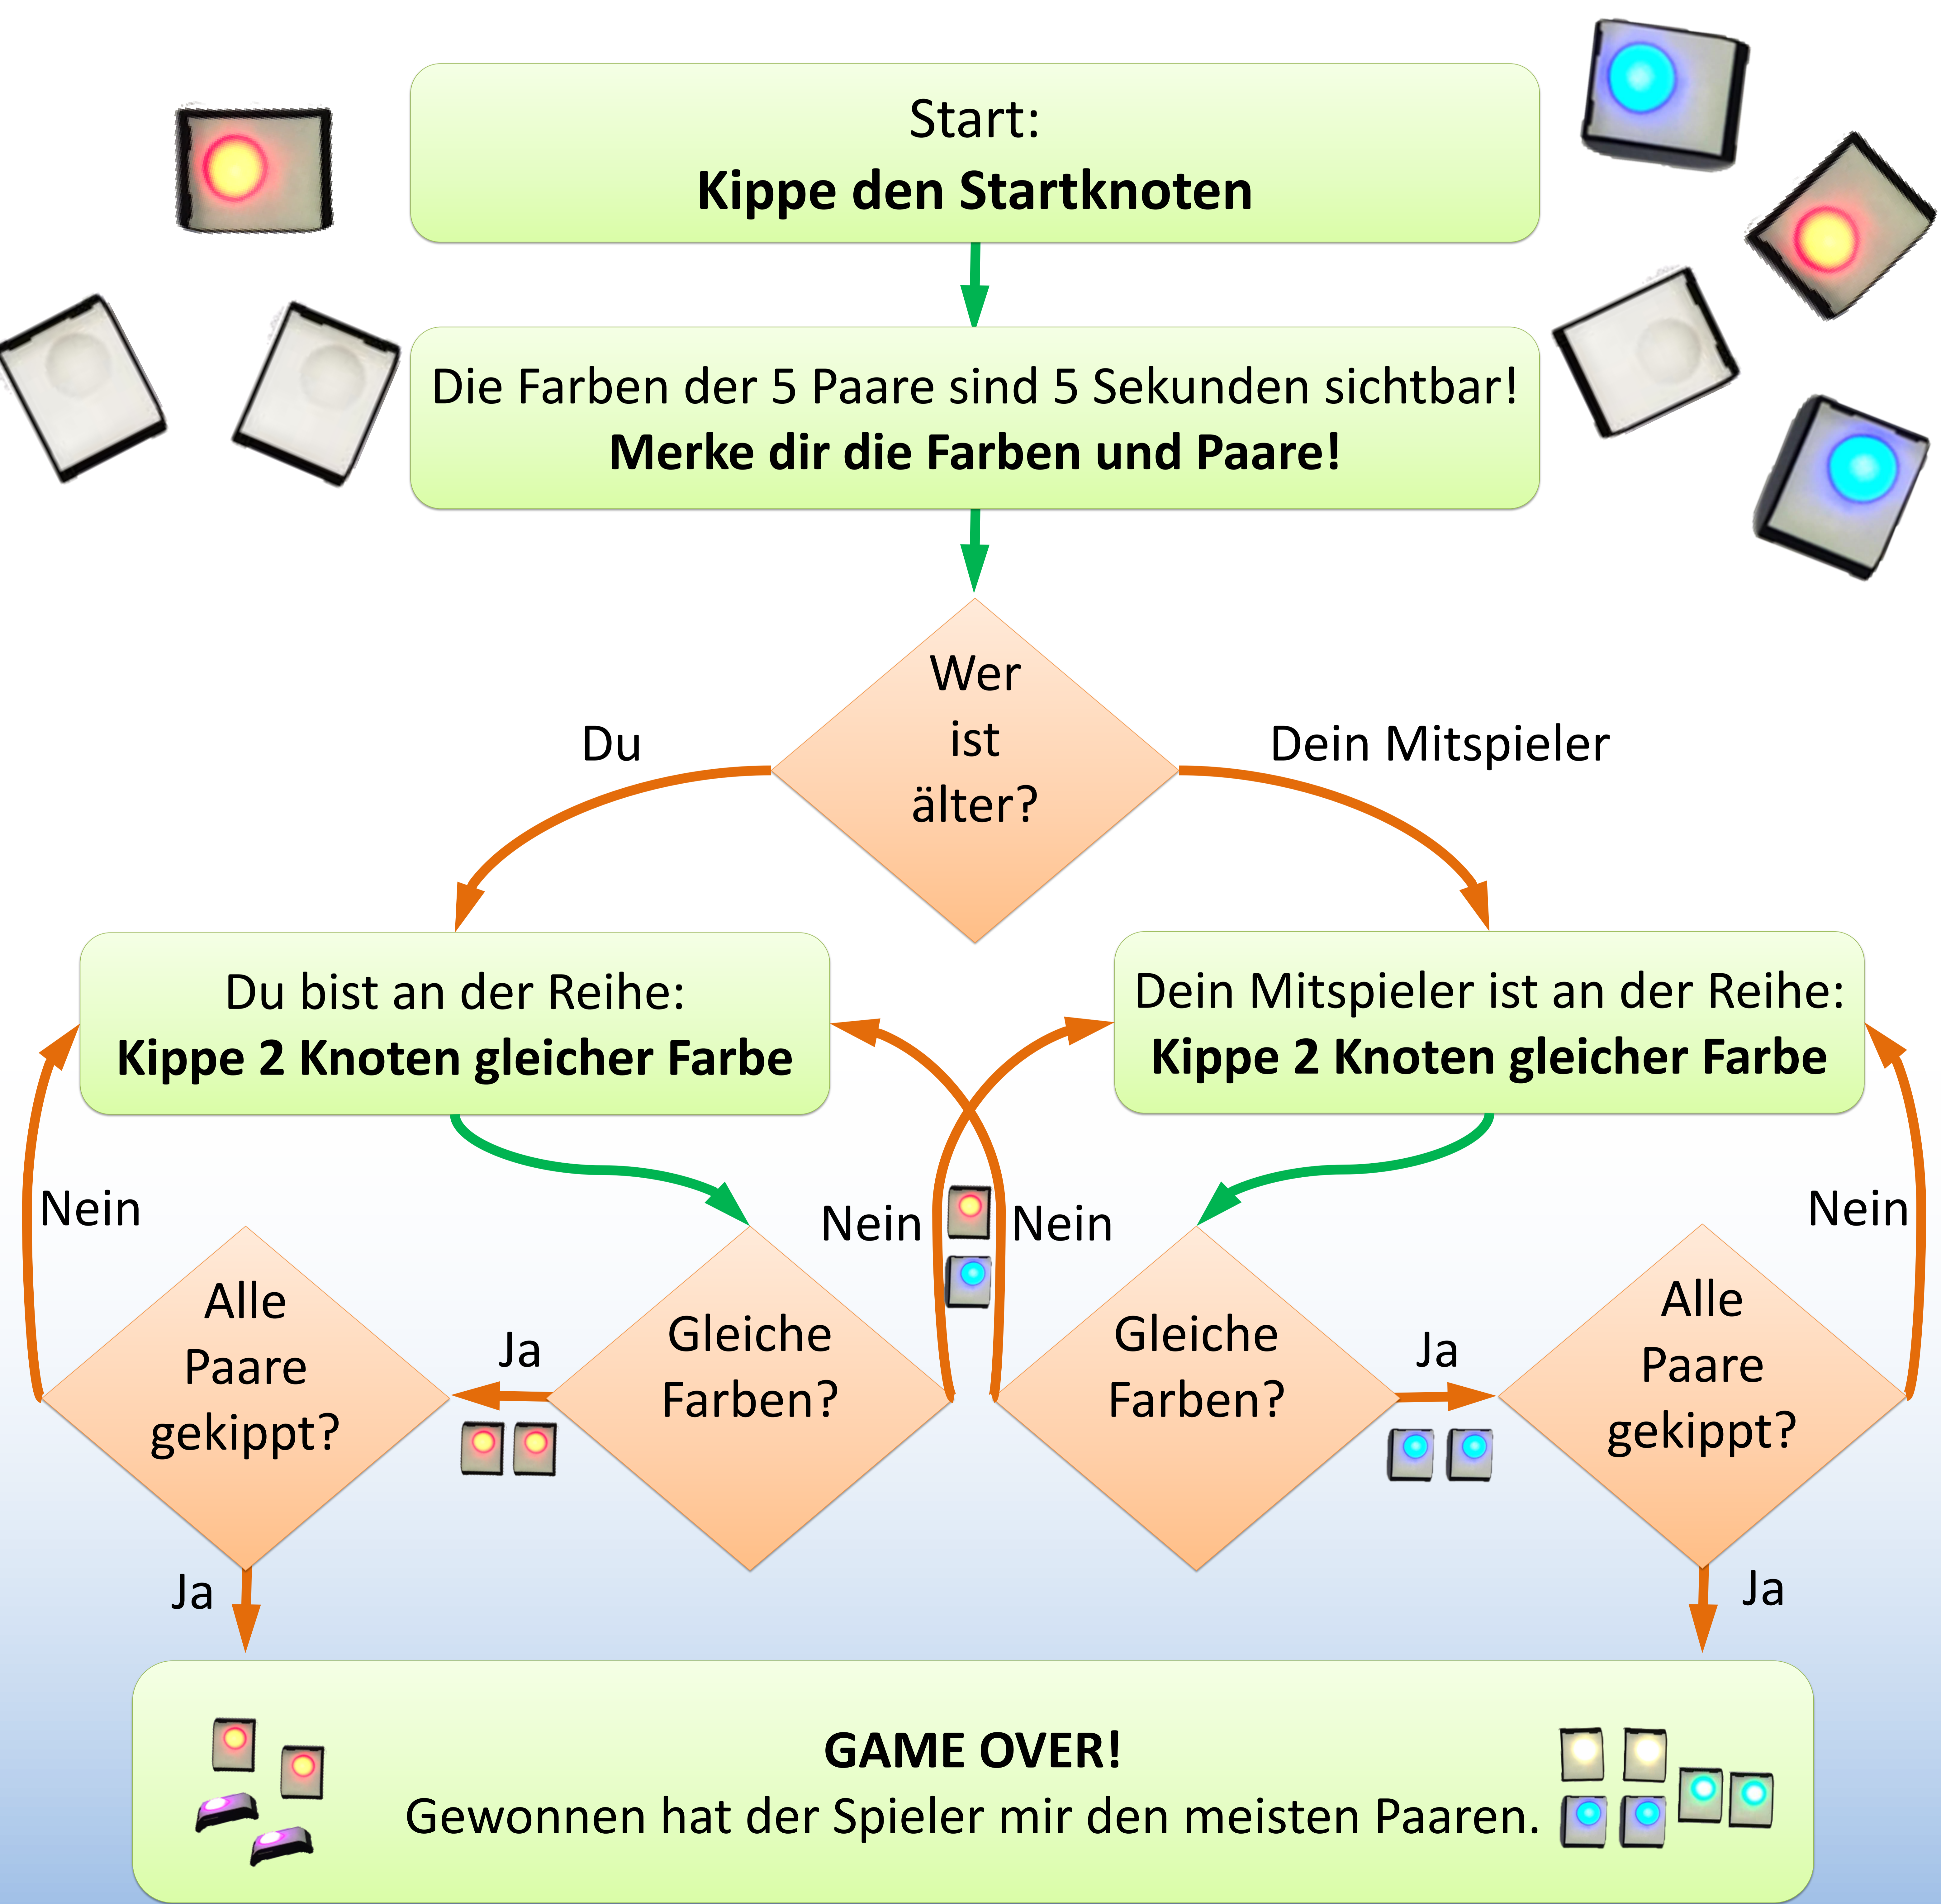

INTELLIGENT SENSOR NETWORKS

BRIMSTONE

- **WIRELESS**
- **LOW ENERGY**
- **TRAINABLE**
- **COOPERATIVE**
- **REAL-TIME CAPABLE**

WIRELESS MEMORY GAME FOR 2

FROM RESEARCH TO PRODUCT

TECHNOLOGY

APPLICATIONS

NEXT GENERATION WEARABLE

Live Feedback

Online Recognition

WBAN gives life feedback for rowing motion

WBAN gives life feedback for motion in fitness and rehabilitation scenarios

Picture realized in cooperation with Charité