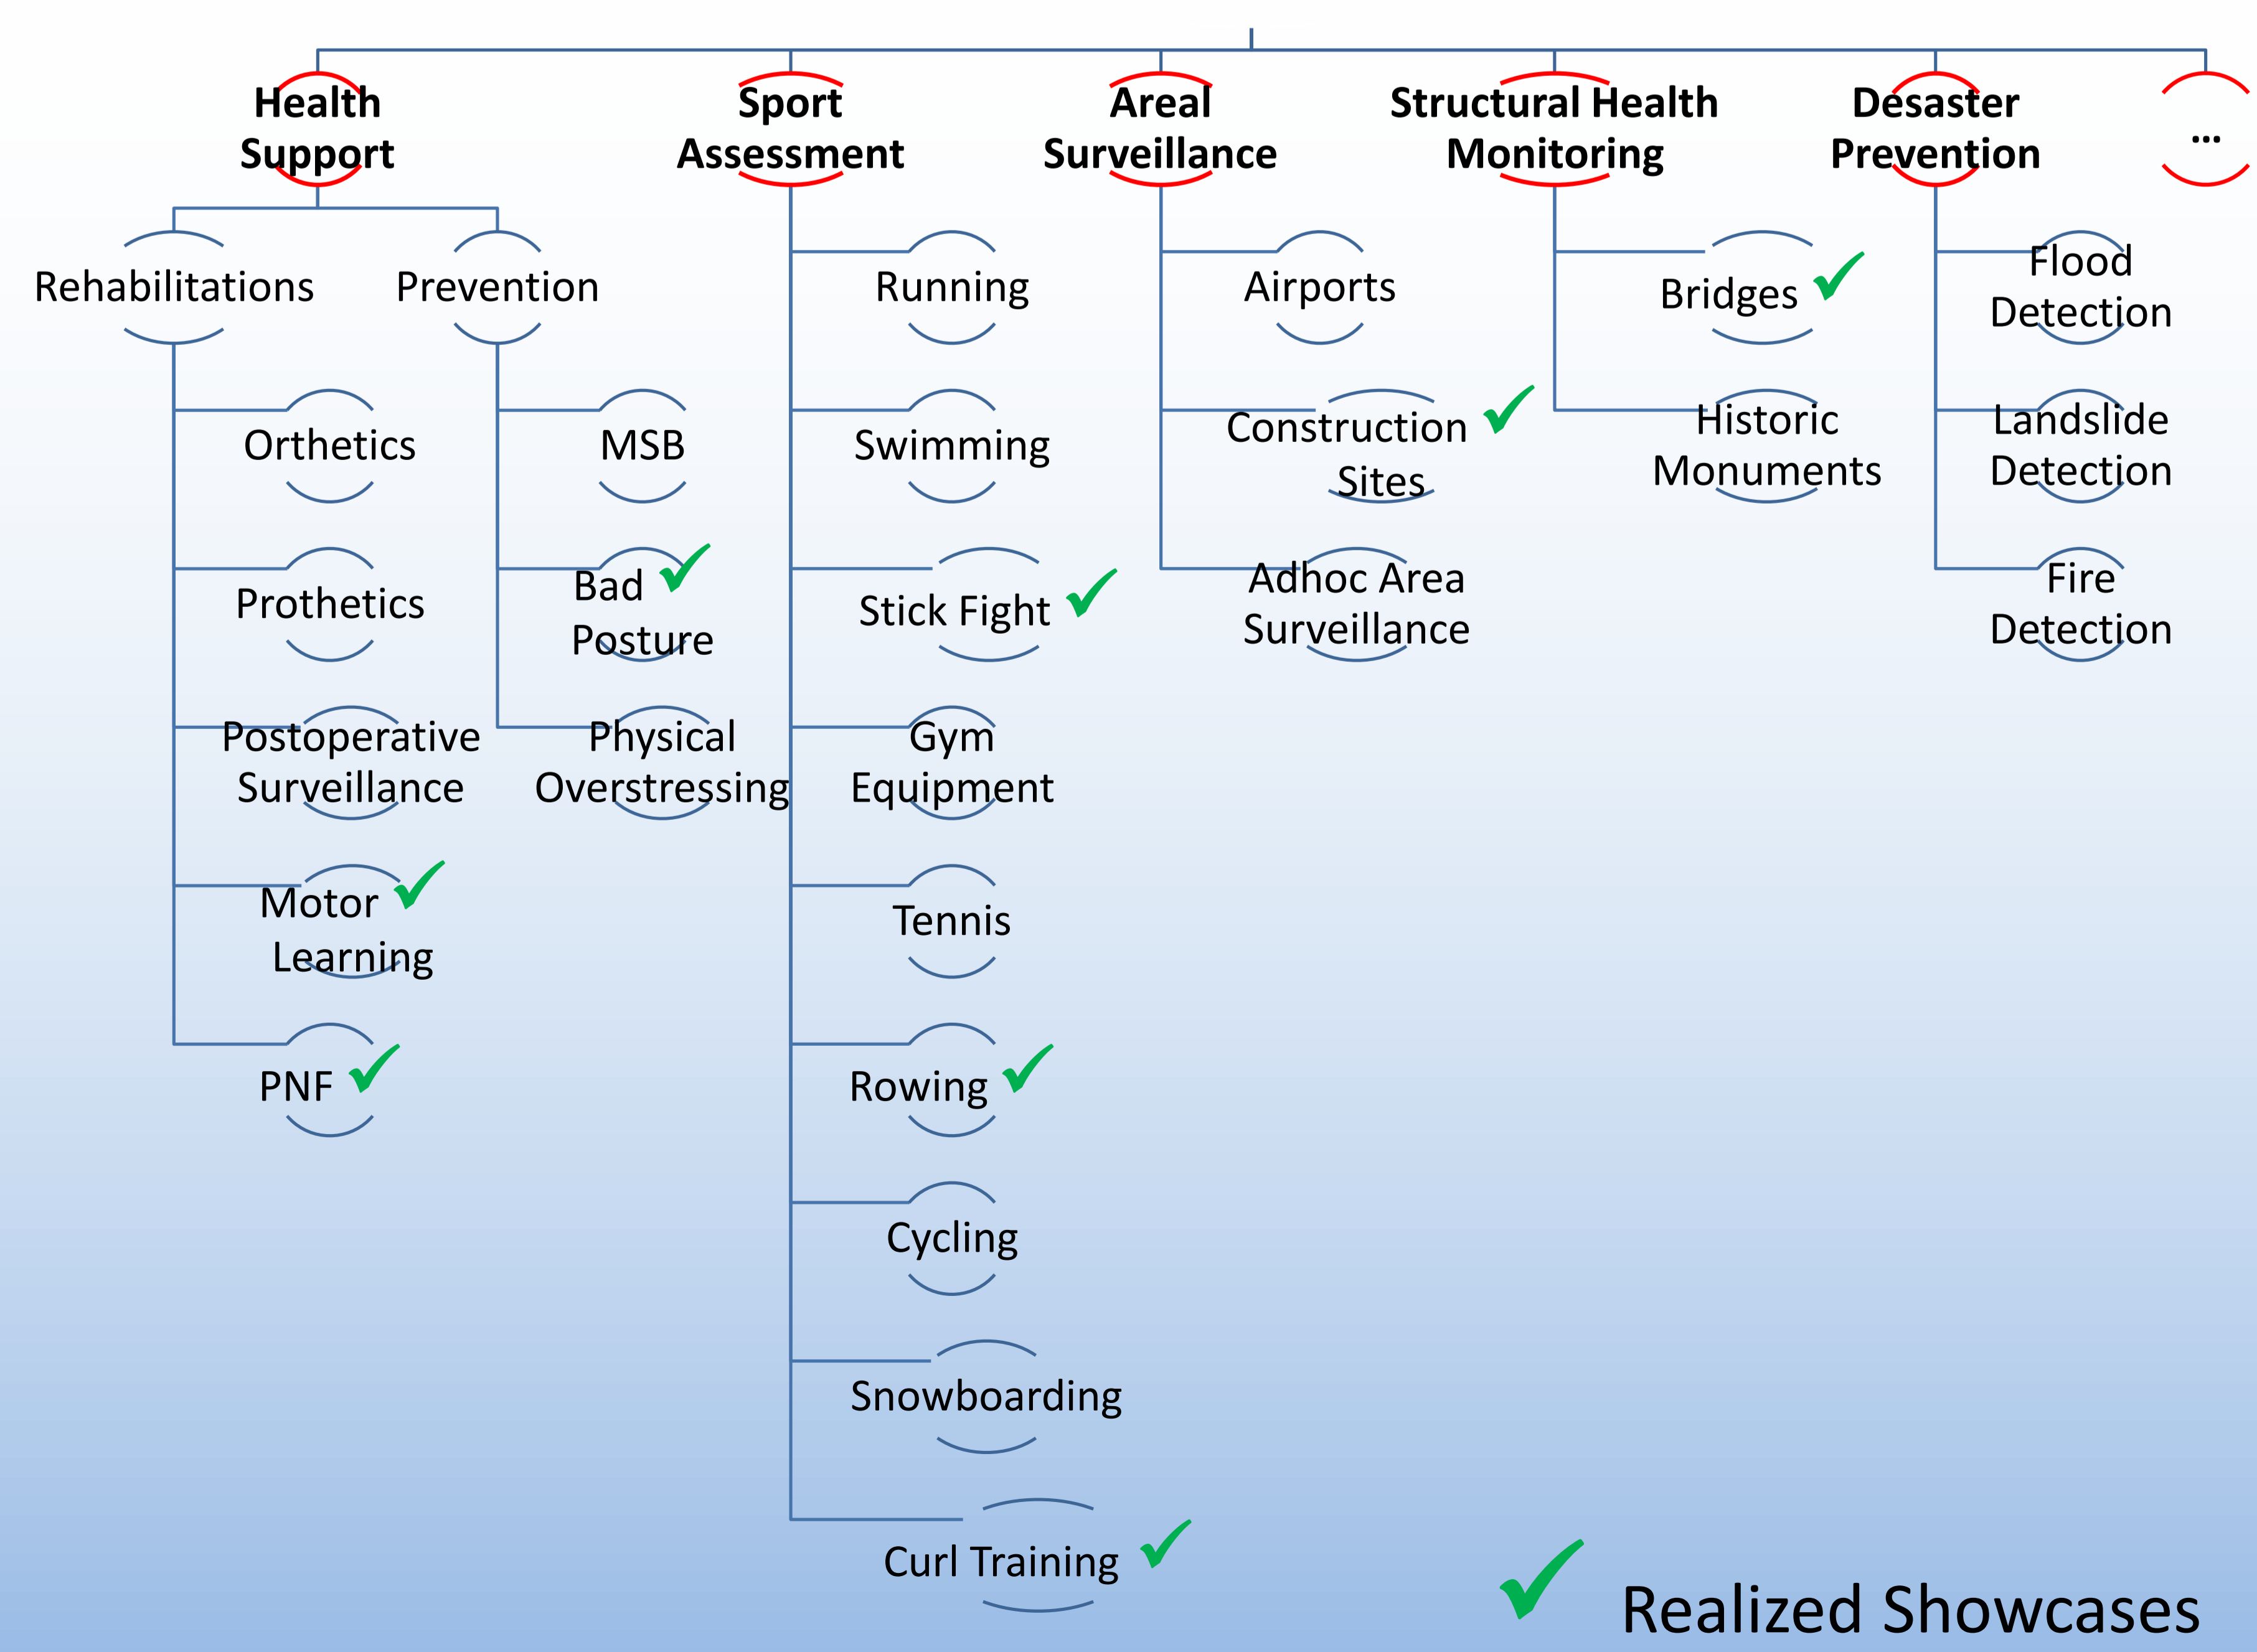

INTELLIGENT SENSOR NETWORKS

BRIMSTONE

- **WIRELESS**
- **LOW ENERGY**
- **TRAINABLE**
- **COOPERATIVE**
- **REAL-TIME CAPABLE**

WIRELESS MEMORY GAME FOR 2

FROM RESEARCH TO PRODUCT

TECHNOLOGY

APPLICATIONS

NEXT GENERATION WEARABLE

Live Feedback

Online Recognition

WBAN gives life feedback for rowing motion

WBAN gives life feedback for motion in fitness and rehabilitation scenarios

Picture realized in cooperation with Charité